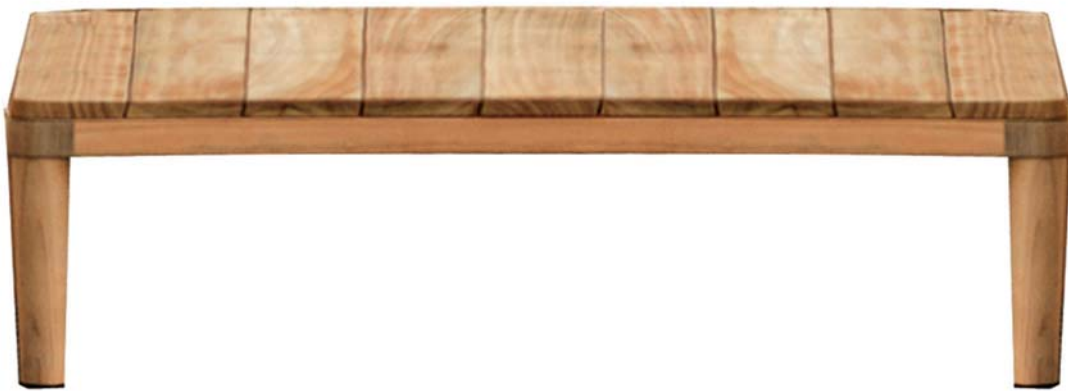

ARCHES/LES ARCS COLLECTION
 LOUNGE CHAIR W/TWO BACK CUSHIONS, ONE SEAT
 CUSHION AND ONE PILLOW.

teak w/grey or blue acrylic fiber over aluminum tubing

STOCK #	DIMENSIONS
LSPO	49.5W X 37.5D X 31H SEAT HEIGHT: 13 SEAT DEPTH: 26 WEIGHT: 49 LBS
CUSHION: CUSHLSP0	6" BOXED CUSHION ASSEMBLY W/BACK CUSHIONS w/out welt, w/out ties. Two 26"x 26" pillows w/out welt, one 18"x 18" pillow. Fabric not included. Yardage is for solid fabric. Please inquire for fabrics with pat- terns or wide repeats. 7 YARDS FABRIC REQUIRED
CUSHLSP0-D	CUSHION ASSEMBLY WITH FLOW-THROUGH FOAM 7 YARDS FABRIC REQUIRED

NOTE: RODS AVAILABLE IN BLUE AS SPECIAL ORDER.

ARCHES/LES ARCS COLLECTION
 ARCHES SOFA W/THREE BACKS, ONE SEAT CUSHION
 AND THREE PILLOWS.

teak w/grey or blue acrylic fiber over aluminum tubing

STOCK #	DIMENSIONS
---------	------------

LSDI	70.75W X 37.5D X 31H SEAT HEIGHT: 13 SEAT DEPTH: 26 WEIGHT: 72 LBS
------	---

CUSHION: CUSHLSDI	6" BOXED CUSHION ASSEMBLY W/ THREE BACK CUSHIONS w/out welt, w/out ties. Three 26" x 26" pillows and two 18" x 18" pillows, fabric not included. Yardage is for solid fabric. Please inquire for fabrics with patterns or wide repeats. 10 YARDS FABRIC REQUIRED
-----------------------------	--

CUSHLSDI-D	CUSHION ASSEMBLY WITH FLOW-THROUGH FOAM 10 YARDS FABRIC REQUIRED
------------	---

NOTE: RODS AVAILABLE IN BLUE AS SPECIAL ORDER.

ARCHES/LES ARCS COLLECTION
TEAK COFFEE TABLE

STOCK #	DIMENSIONS
---------	------------