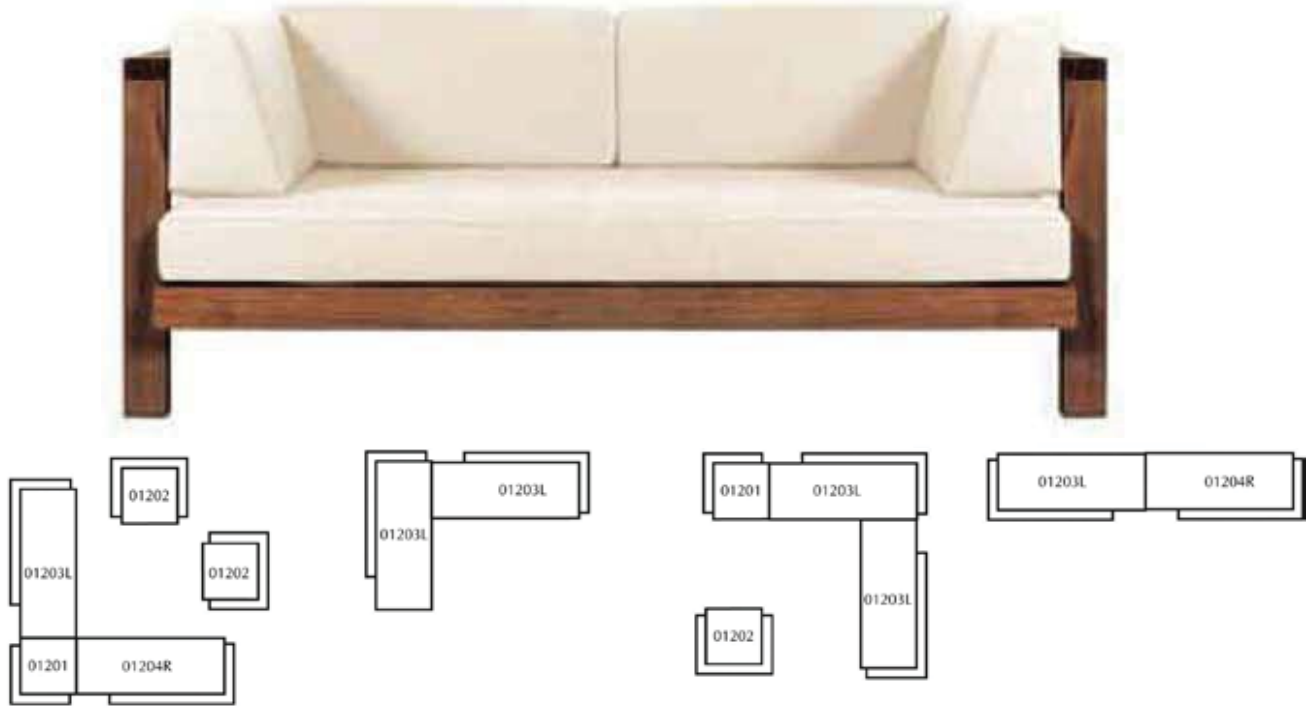

TRU PURE COLLECTION
TEAK SOFA TWO ARMS WITH CUSHION SET
CUSTOMIZATION AVAILABLE

STOCK #	DIMENSIONS
TP250	78.5W X 38.5D X 28H ARM HEIGHT: 24.5 SEAT HEIGHT: 14.5 SEAT DEPTH: 28 WEIGHT: 60.5 LBS
CUSHTP250	4" BOXED SEAT, AND WEDGED CORNER PIECE AND BACK W/TWO 12X20 THROW PILLOWS WITHOUT TIES W/WELT Fabric not included. Yardage is for solid fabric. Please inquire for fabrics with patterns or wide repeats. 9 YARDS FABRIC REQUIRED
CUSHTP250-D	CUSHION ASSEMBLY WITH FLOW-THROUGH FOAM 9 YARDS FABRIC REQUIRED